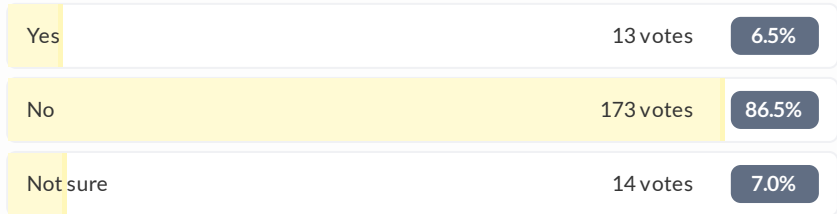

Crew Size: Island Discovery

Created on June 23, 2020

Do you think the Island Discovery is safe, crewed with 5

200 answers - 200 votes

Do you want more crew for each run, on the Island Discovery ferry?

200 answers - 200 votes